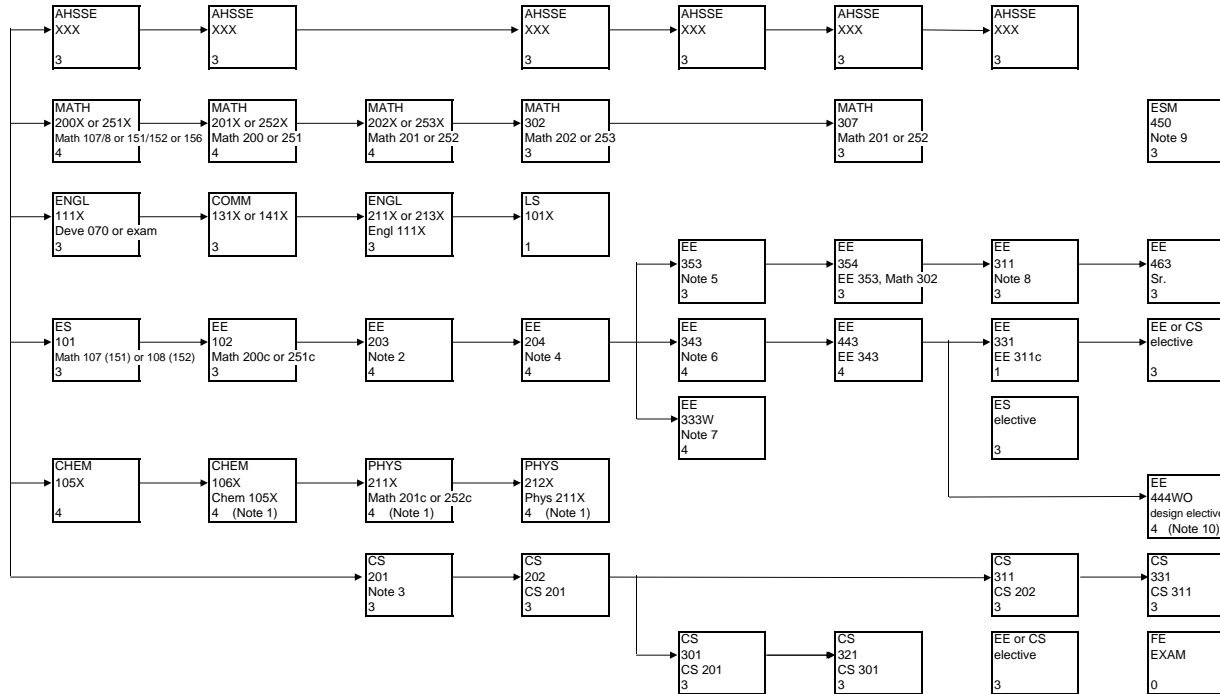

FLOWCHART

Computer Engineering Requirements

First Year

Second Year

Third Year

Fourth Year

Fall

Spring

Fall

Spring

Fall

Spring

Fall

Spring

Legend

Department
Course Number
Prerequisites (a "c" indicates a co-requisite)
Credit Hours

Notes

1. It is possible to take Chem 105, Phys 211X, 212X, 213X for the Natural Sciences requirement
2. EE 203 prereq: EE 102, Math 200 or 251; Co-req: Math 201c of 252c
3. CS 201 pre/co-requisites: CS 103 or H.S. programming, Math 200c or 251c
4. EE 204 pre/co-requisites: EE 203, Math 201 or 252, Math 202c or 253c
5. EE 353 prereq: EE 204, Math 202 or 253, ES 201 or CS 201; Co-req: Math 302
6. EE 343 pre/co-requisites: ES 201 or CS 201, EE 204, EE 333c
7. EE 333 prerequisites: EE 204, Engl 211X or 213X
8. EE 311 prerequisites: Phys 212, Math 302, EE 204
9. ESM 450 prerequisites: Engl 111X, 211X or 213X, ES 201 or CS 201, Sr.
10. EE 444 prerequisites: Comm 131X/141X, Engl 111X, Engl 211X/213X, EE 443

Math Sequence

CS Sequence

201, 202, 311 are offered both semesters

Take all electives in Senior Year - in any semester

Electives - choose 2

- EE 334
- EE 434
- EE 451
- EE 461
- EE 464
- EE 471
- CS 361
- CS 381
- CS 411
- CS 421
- CS 431
- CS 471
- CS 472
- CS 481

ES Elective - choose 1

- ES 208
- ME 334
- ES 346
- ES 331 has ES prerequisites
- ES 341 has ES prerequisites